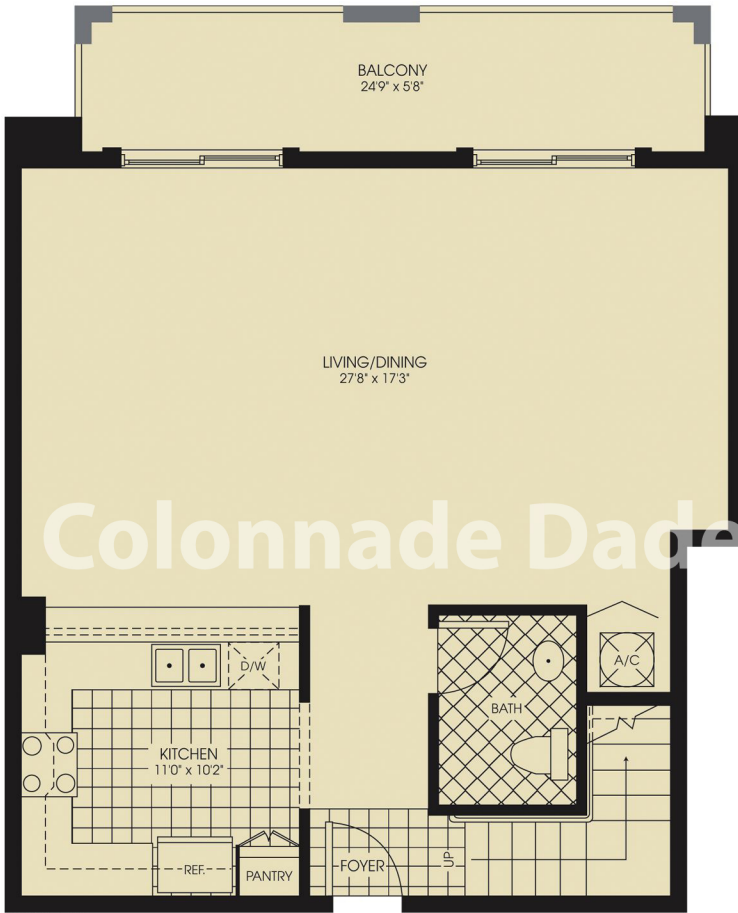

Residence PH2D

2 bedrooms, 2 1/2 baths

FIRST FLOOR

SECOND FLOOR

1,788 A/C Sq. Ft.
 140 Balcony Sq. Ft.

 1,928 Total Sq. Ft.
 178.9 Total m²